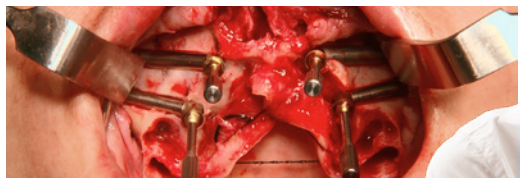

PRESENTATION

More and more colleagues are asking for solutions to restore edentulous patients with fixed teeth even in cases of severe atrophy and poor quality bone. Flexibility, agility, competence. This is what it takes to **master extreme cases**.

This advanced course is aimed at those who already face full arch rehabilitations with confidence but often stop in front of the most challenging cases, especially in the **atrophic maxilla**. If you are looking for solutions this is the course for you. After this course, **you will increase your treatment options** in cases of moderate and severe bone resorption and you will be able to treat more patients with immediate full arch protocol.

I will show you how to solve your full arch cases in **one day, graftless** and with **immediate loading**.

I will teach you how to **solve 100% of your full arch cases** with **Maxilla-For-All®** treatment concept by using **pterygoid, trans-sinus, zygomatic and trans-nasal implants**.